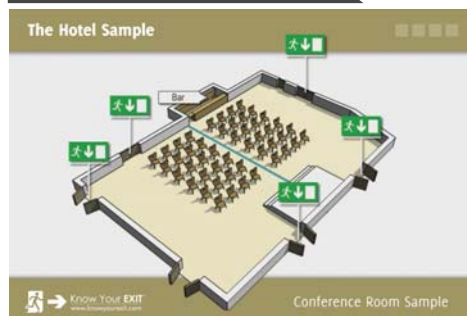

KYE - Audience is a fully customizable solution delivering your Health and Safety message to a public or induction-specific environment.

Customised Welcome Screens

DO Animation Sample

DO NOT Animation Sample

Room/Floor Emergency Exits

KYE - Audience *features*

With KYE - Audience, each scenario animation will have the following features;

WELCOME SCREEN- (ENGLISH)

- Welcome screen consisting of Full Colour logo and branding.
- Welcome and Awareness text specified by client
e.g. - **"Please take the time to consider your evacuation plan"**